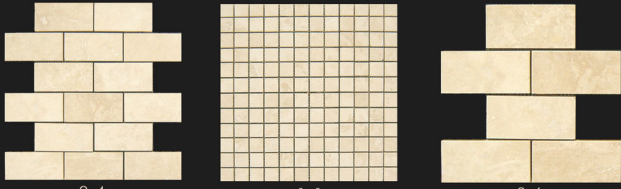

MOSAICS & MOULDINGS

IVORY

Available finishes:
Tumbled, Filled & Honed, Brushed

2x4

1x1

3x6