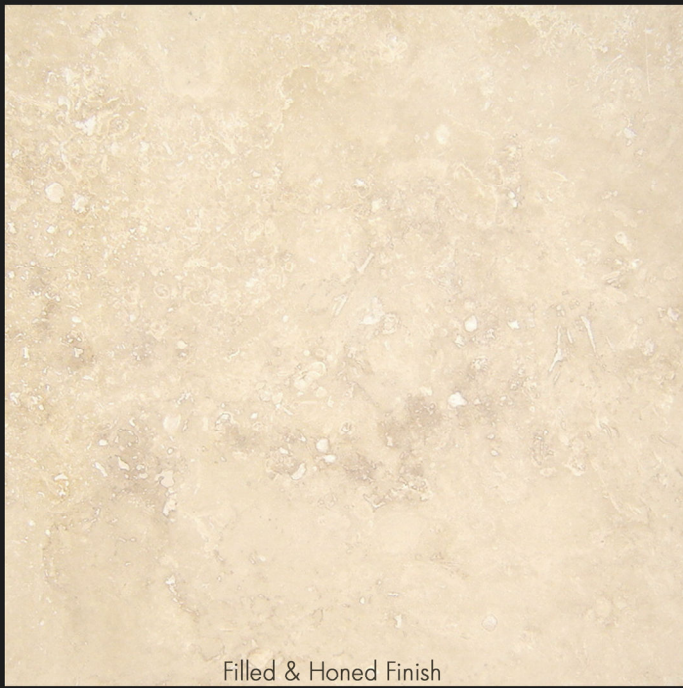

BEIGE TRAVERTINE

Filled & Honed Finish