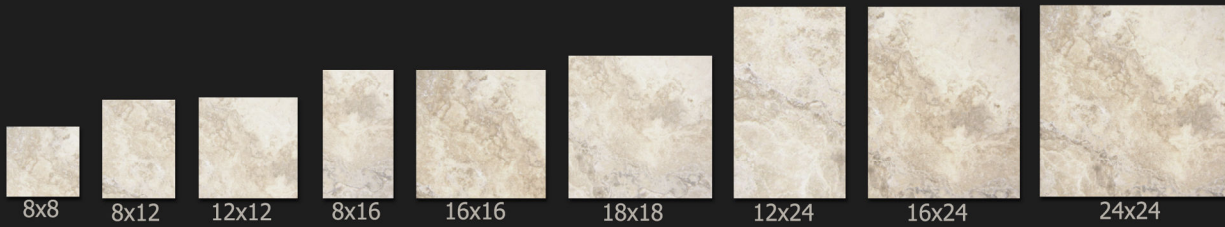

Chiseled & Brushed tiles are sold both in individual sizes as well as packed in Villa pattern.

TUSCANY TRAVERTINE

Variation

Filled & Honed Mosaics

Filled & Honed Finish

2x4

4x8

4x4

3x6

Also Available in 1x2 and Strip mosaic

Available Sizes:

ALMOND TRAVERTINE

Filled & Honed Finish

Available Sizes:

Both Tuscany and Almond colours come from the same quarry. When comparing individual tiles, they may look similar, but the two colours are distinct when several pieces are layed out. Tuscany colour is characterised by charcoal swirls with a light beige background, while Almond has generally darker beige tones in it, as characterised by the images above.